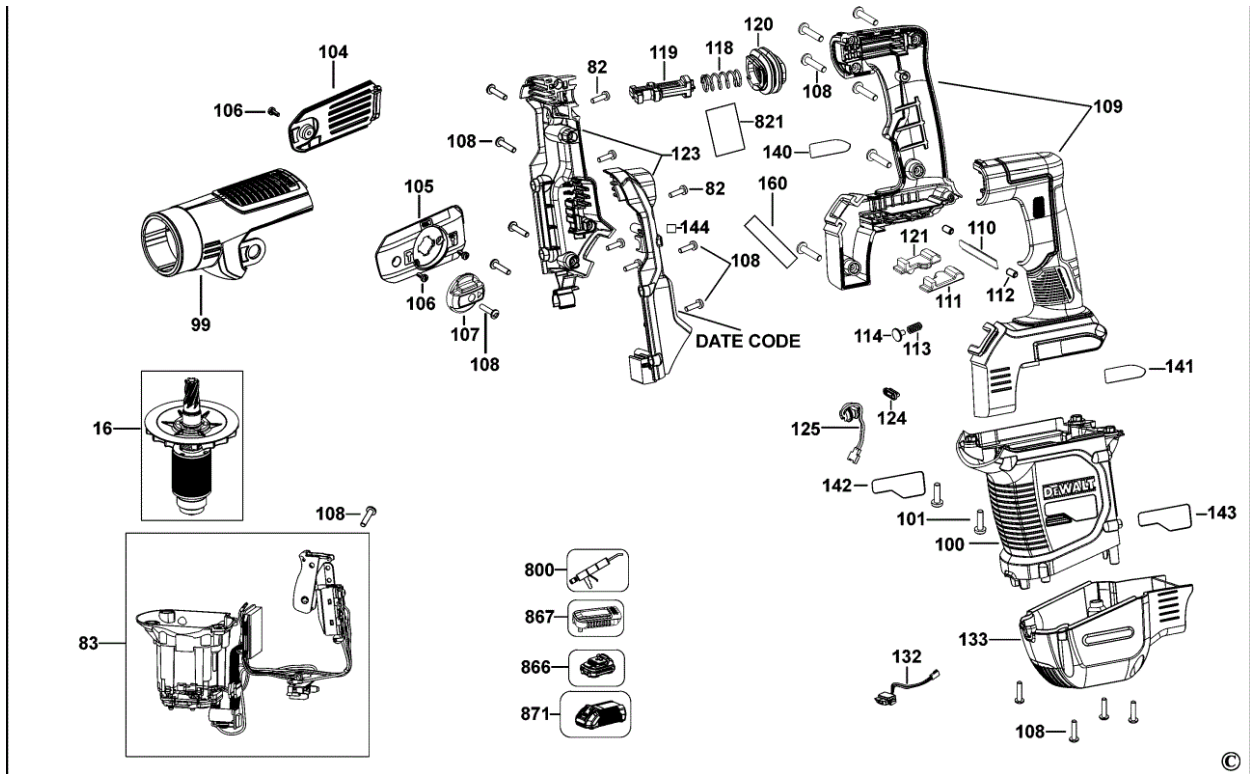

Part Lists & Schem Cordless rotary hammer 54.0 V, 3.0 Ah DEWALT DCH481X2

Handle switch sa

Part Lists & Schem Cordless rotary hammer 54.0 V, 3.0 Ah DEWALT DCH481X2

Item No.	Product Number	Qty Per	Product Description	Type
2	N491979	1	PISTON SA	
11	327575-00	1	SLEEVE	
12	N110358	2	BEARING 608	8x22x7 C3
13	N495599	1	SEAL	
14	577745-01	1	BEARING,BALL	12 x 28 x 8 - 6001T1
15	488147-01	1	CIRCLIP	
16	N495401	1	ROTOR SA	
23	N406776	1	PISTON	5KG D26
24	N406775	1	CON ROD	5KG
25	N446699	1	PIN	
26	N446701	1	PISTON RING	
27	N487314	1	O RING	
28	N491986	1	RAM SA	5KG D26
29	N487314	1	O RING	
30	N492494	1	CYLINDER	
31	N410350	1	O RING	25.07 X2.62
32	N431706	1	BUSH	
33	N410349	1	O RING	16ID X 8
34	N431708	1	WASHER	
35	N440708	2	WASHER	
36	N504216	1	DAMPER	35 X 4.3
37	N446368	1	BEARING	
38	N492498	1	BEAT PIECE	5KG
39	N244259	1	SEAL	
40	N487314	1	O RING	
41	N422540	1	SPINDLE	5KG SDS MAX
42	N506088	1	HOUSING SA	COMBI
44	N410187	1	BEVEL GEAR	
45	N410188	1	SLEEVE	5KG SDS MAX
46	N433094	1	SLEEVE	5KG
47	N437808	1	SPRING	
48	N437814	1	SPRING	
49	N460603	1	SUPPORT	
51	N432556	1	O RING	54 X 4
52	N432546	1	SLEEVE	
53	327141-00	1	SEAL	
54	N432870	1	CIRCLIP