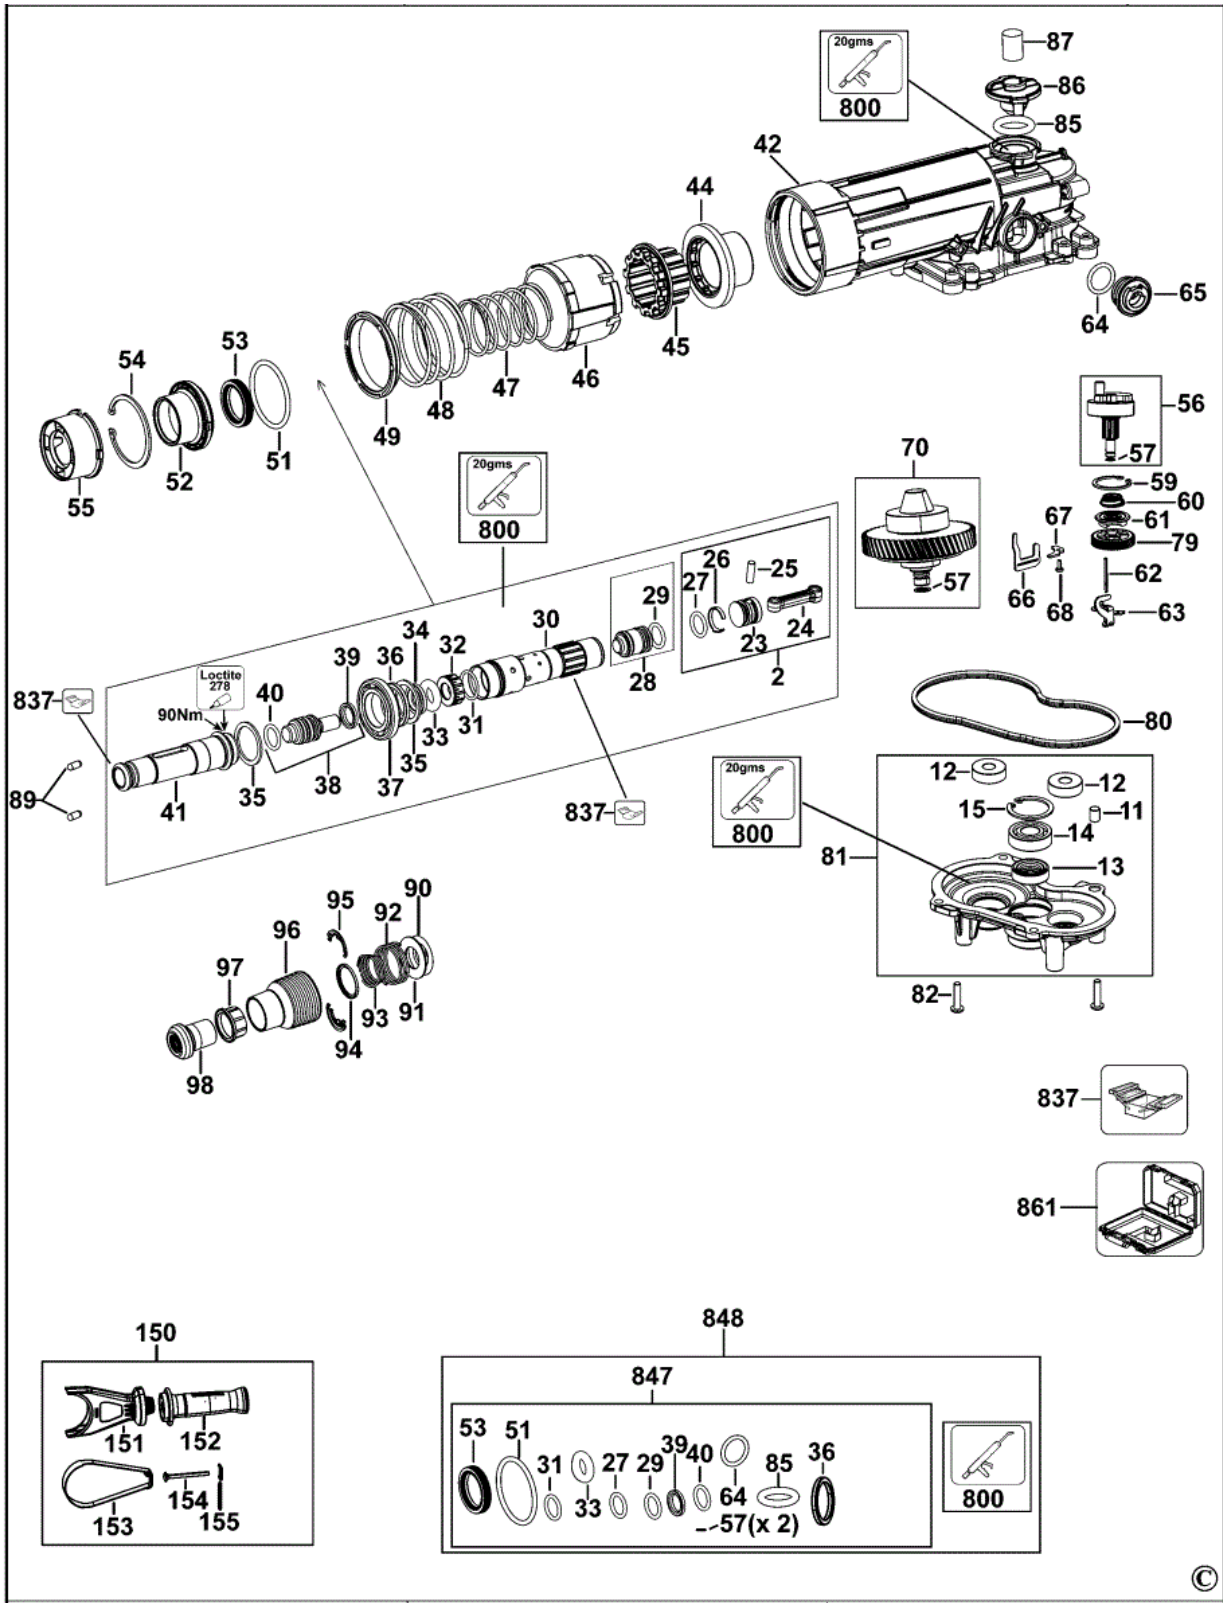

Part Lists & Schem Cordless rotary hammer 54.0 V, 3.0 Ah DEWALT DCH481X2

Gearbox